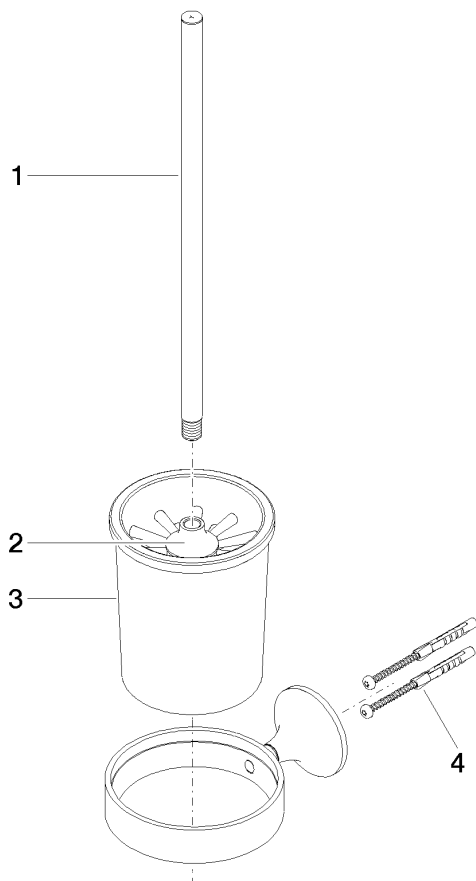

83 900 809

- crystal glass brush holder, matte
- brush, matte black
- width 110mm
- height 421 mm
- 158mm projection

	Chrome	83 900 809-00
	Brushed Platinum	83 900 809-06
	Platinum	83 900 809-08
	Dark Chrome	83 900 809-19
	Brushed Durabronze (23kt Gold)	83 900 809-28
	Brushed Bronze	83 900 809-42
	Brushed Champagne (22kt Gold)	83 900 809-46
	Champagne (22kt Gold)	83 900 809-47
	Brushed Dark Platinum	83 900 809-99

83 900 809

mm [inches]

83 900 809

Parts for other finishes can be found here: Brushed
Platinum

Spare parts list

No.	Item Number	Name	Quantity used	Delivery time
1	90 20 97 507 00-00	handle	1	10
2	90 18 50 601 00 90	brush	1	2
3	90 90 04 008 00 82	glass	1	2
4	05 30 31 025 00 90	fixing set	1	2